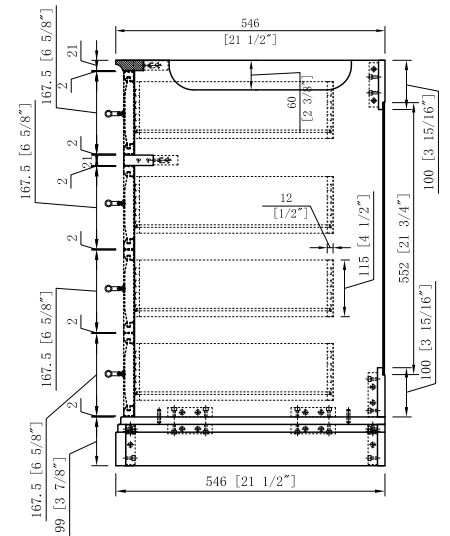

MODEL: PALACE60

MODEL: PALACE60

MODEL: PALACE60

MODEL: PALACE60

6" INCH PULL