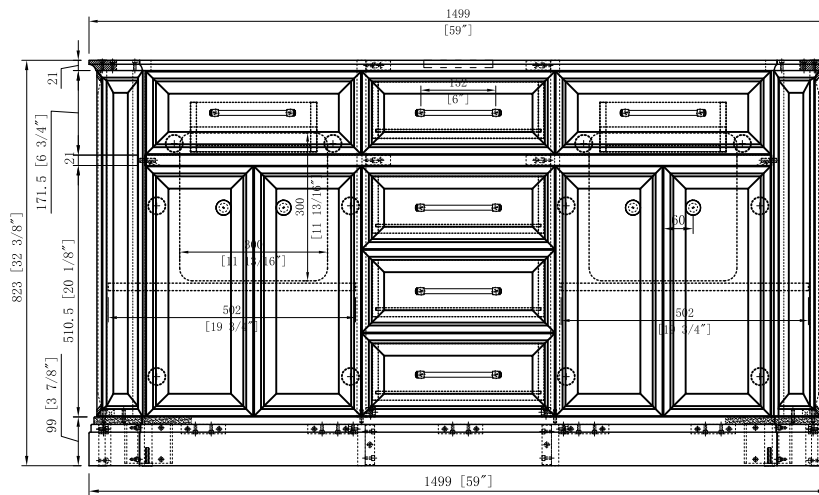

MODEL: PALACE60

MODEL: PALACE60

MODEL: PALACE60

MODEL: PALACE60

6" INCH PULL