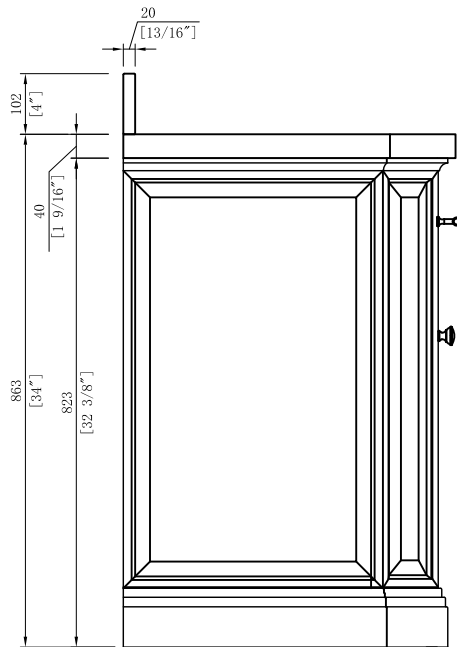

MODEL: PALACE60

MODEL: PALACE60

MODEL: PALACE60

MODEL: PALACE60

6" INCH PULL