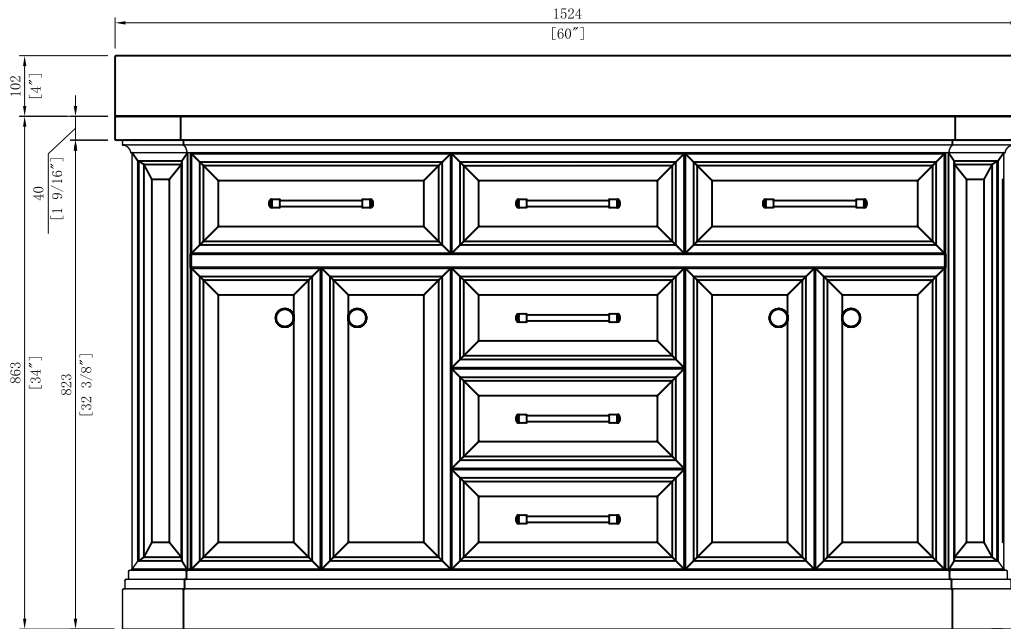

MODEL: PALACE60

MODEL: PALACE60

MODEL: PALACE60

MODEL: PALACE60

6" INCH PULL