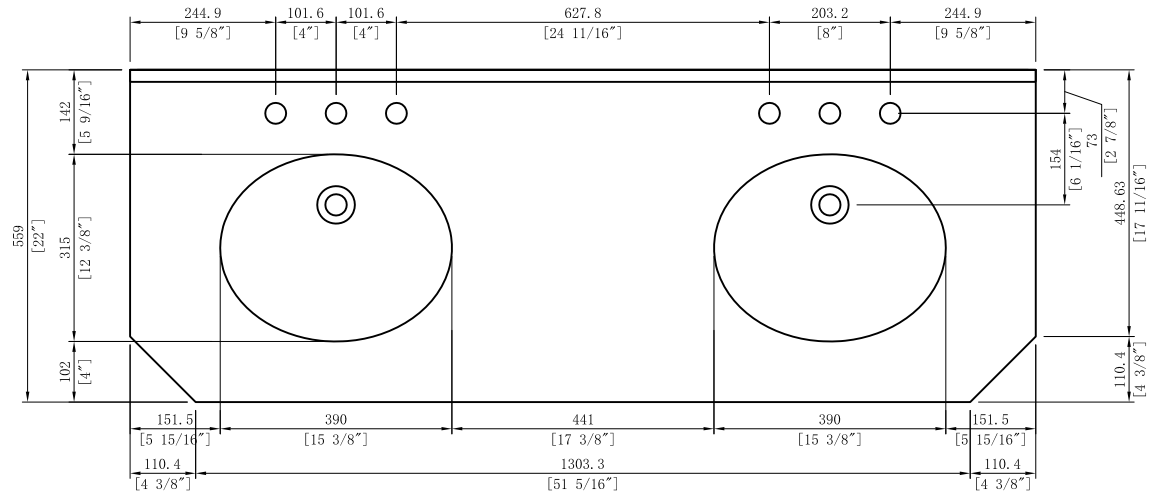

MODEL: PALACE60

MODEL: PALACE60

MODEL: PALACE60

MODEL: PALACE60

6" INCH PULL