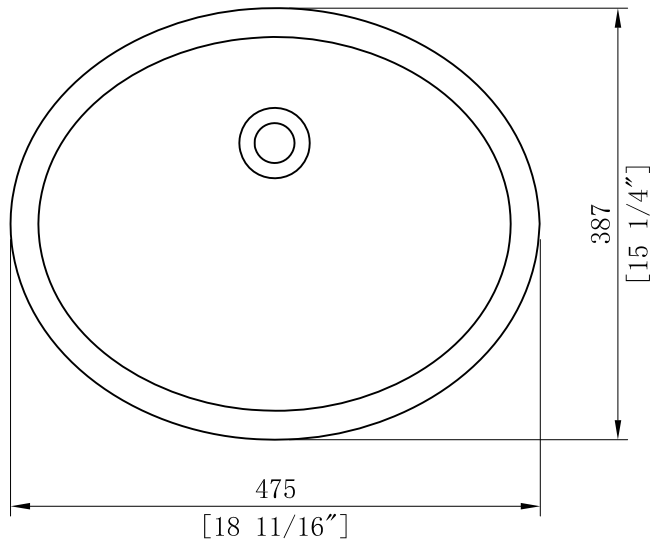

MODEL: PALACE60

MODEL: PALACE60

MODEL: PALACE60

MODEL: PALACE60

6" INCH PULL